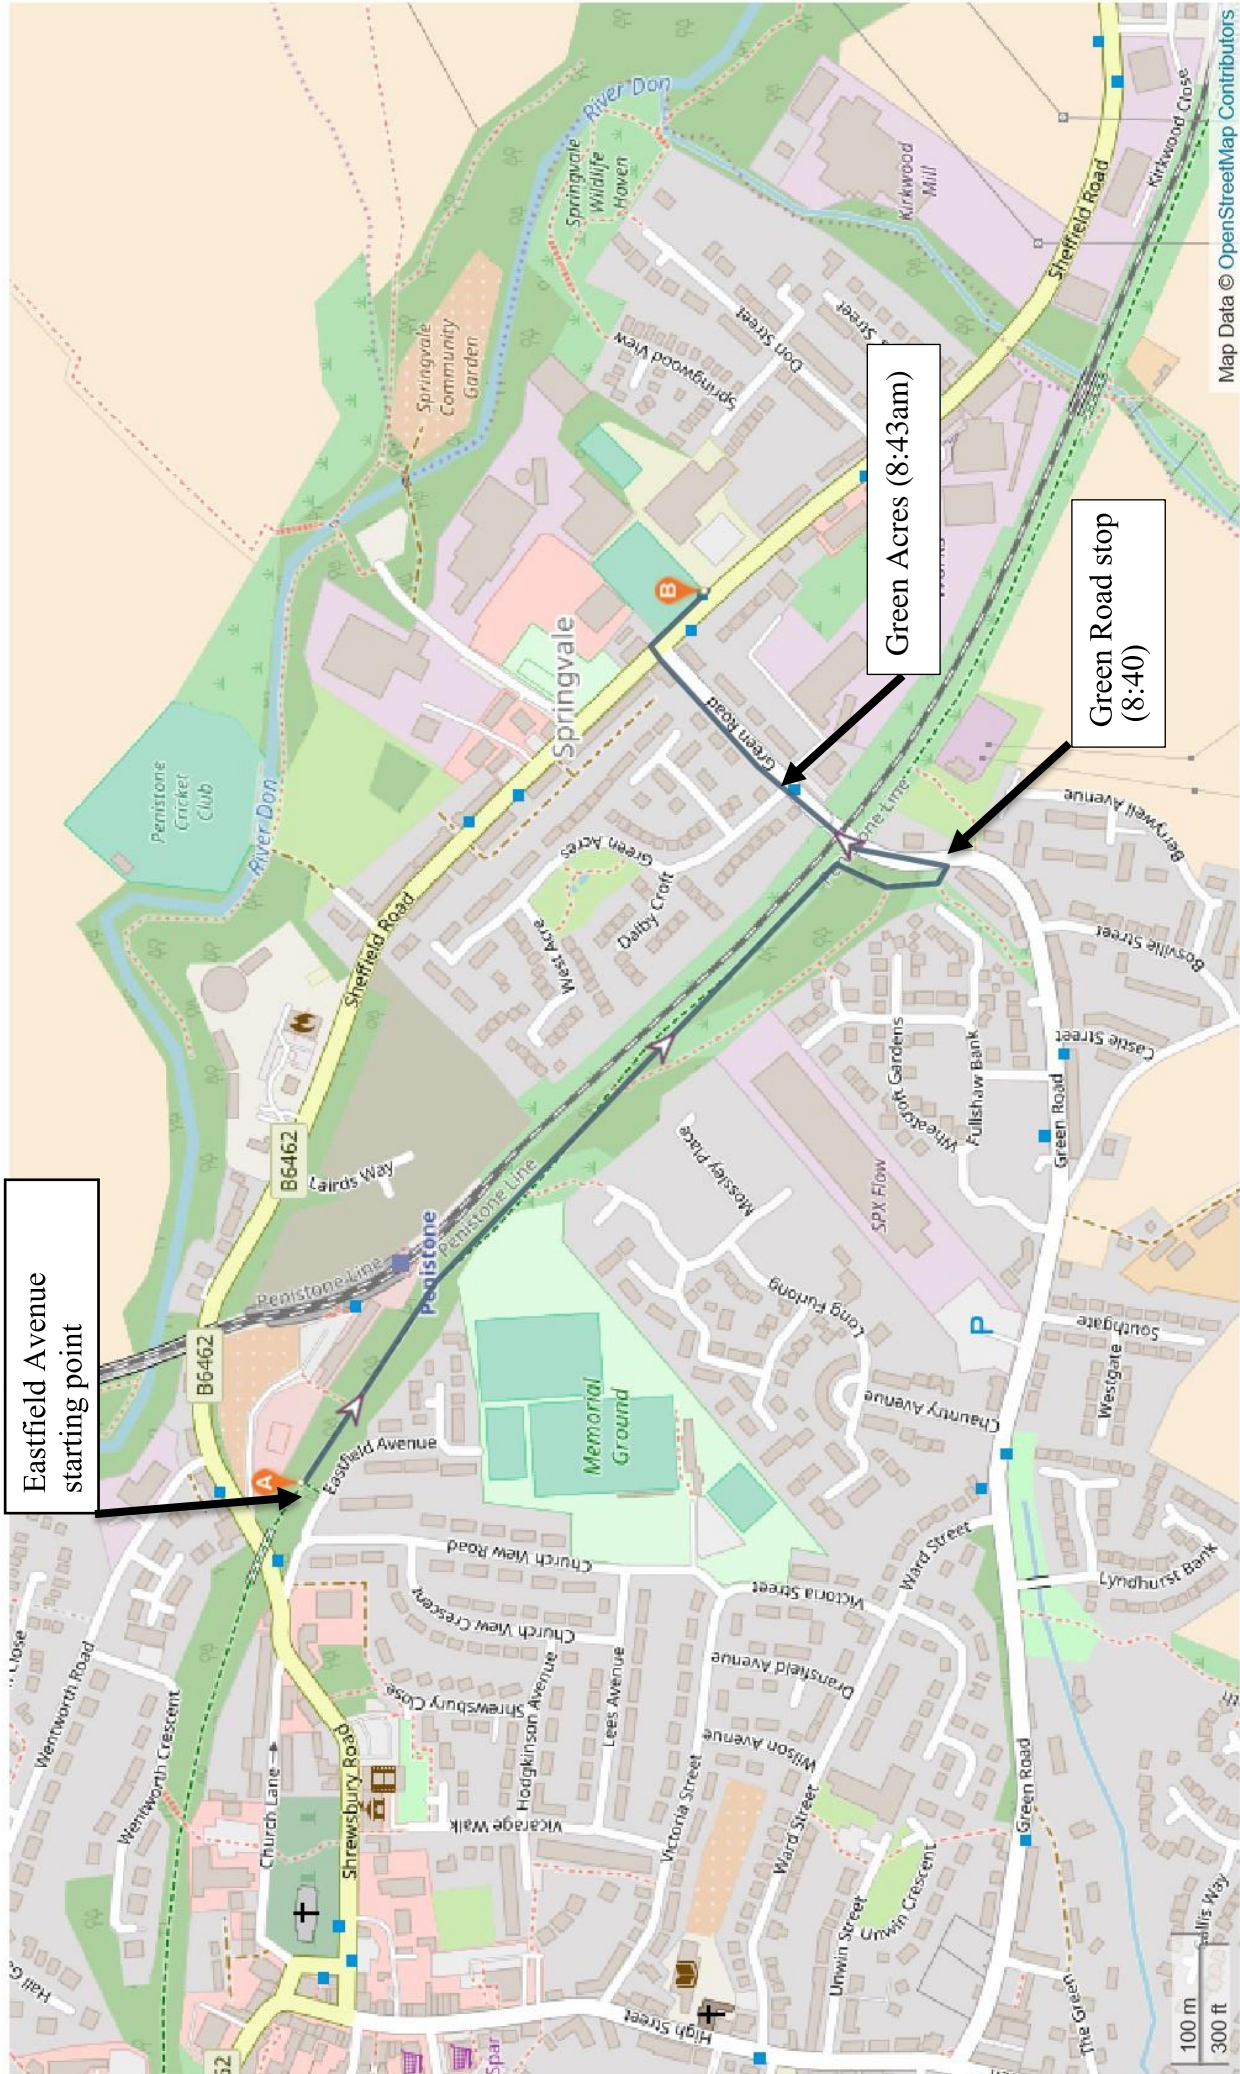

The bus will run every Tuesday, starting on Tuesday 3rd March.

The stops will be:

1. Eastfield Avenue entrance to the trail (8:25am)
2. Green Road entrance to the trail (8:40am)
3. Green Acres Entrance on Green Road (8:43am)

The route is outlined on the map below.

Please get in touch if you have any questions.
Yours sincerely,

Mr Venus

Eastfield Avenue starting point

Green Acres (8:43am)

Green Road stop (8:40)